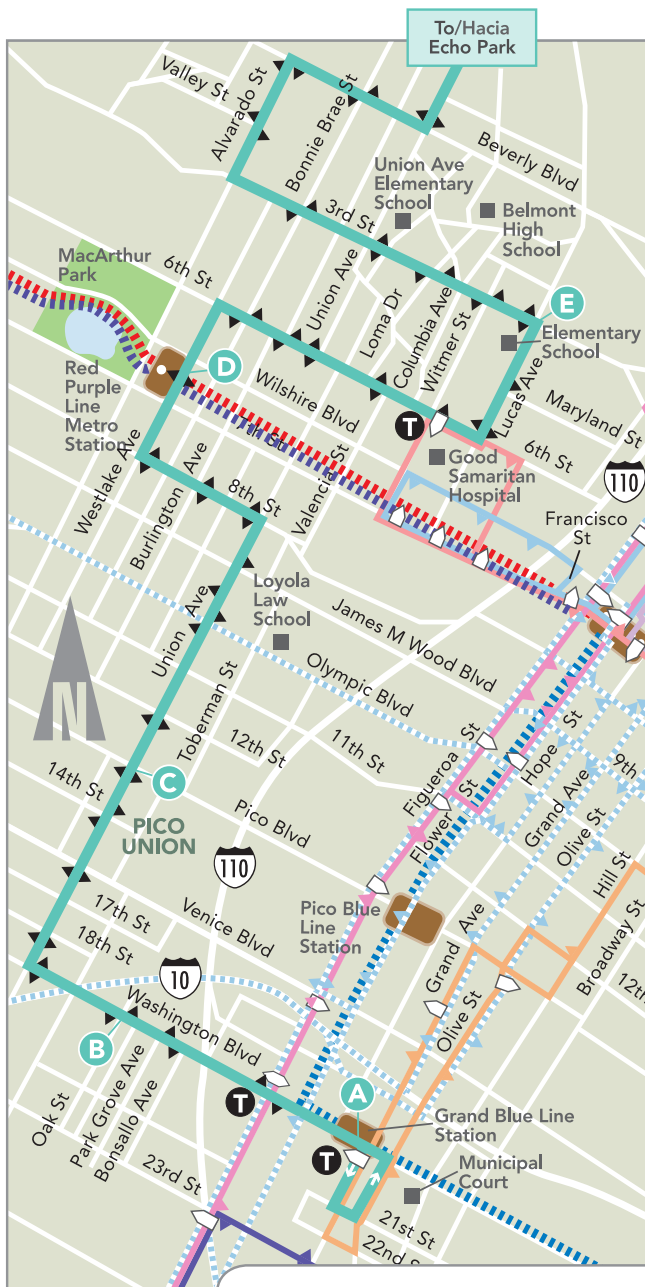

PICO UNION/ECHO PARK

EFFECTIVE AUGUST 1, 2015
A PARTIR DEL 1 DE AGOSTO 2015

DASH Pico Union/Echo Park Route	Commuter Express Routes	Múltiples Points of Interest (Puntos de Interés)
DASH Downtown Los Angeles	Metro Red Line	Time Point (Punto Clave de Horario)
Route A	Metro Purple Line	Transfer Point (Punto de Transbordo)
Route B	Metro Blue Line	Metro Rail Station (Estación de Metro)
Route D	Bus Stop (Parada de Autobús)	
Route E	Multiple Route Stop (Parada de Rutas)	
Route F		
DASH King East		

City of Los Angeles
Department of Transportation

(213, 310, 323 or/o 818) 808-2273
www.ladottransit.com