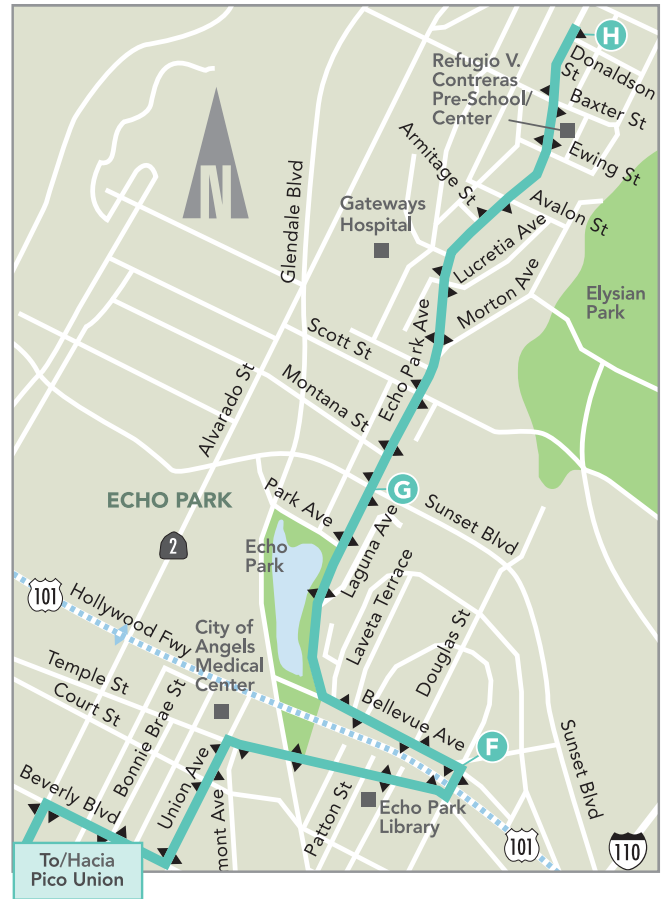

PICO UNION/ECHO PARK

EFFECTIVE AUGUST 1, 2015
A PARTIR DEL 1 DE AGOSTO 2015

DASH Pico Union/Echo Park Route	Commuter Express Routes	Múltiples Points of Interest (Puntos de Interés)
DASH Downtown Los Angeles	Metro Red Line	Time Point (Punto Clave de Horario)
Route A	Metro Purple Line	Transfer Point (Punto de Transbordo)
Route B	Metro Blue Line	Metro Rail Station (Estación de Metro)
Route D	Bus Stop (Parada de Autobús)	
Route E	Multiple Route Stop (Parada de Rutas)	
Route F		
DASH King East		

City of Los Angeles
Department of Transportation

(213, 310, 323 or/o 818) 808-2273
www.ladottransit.com